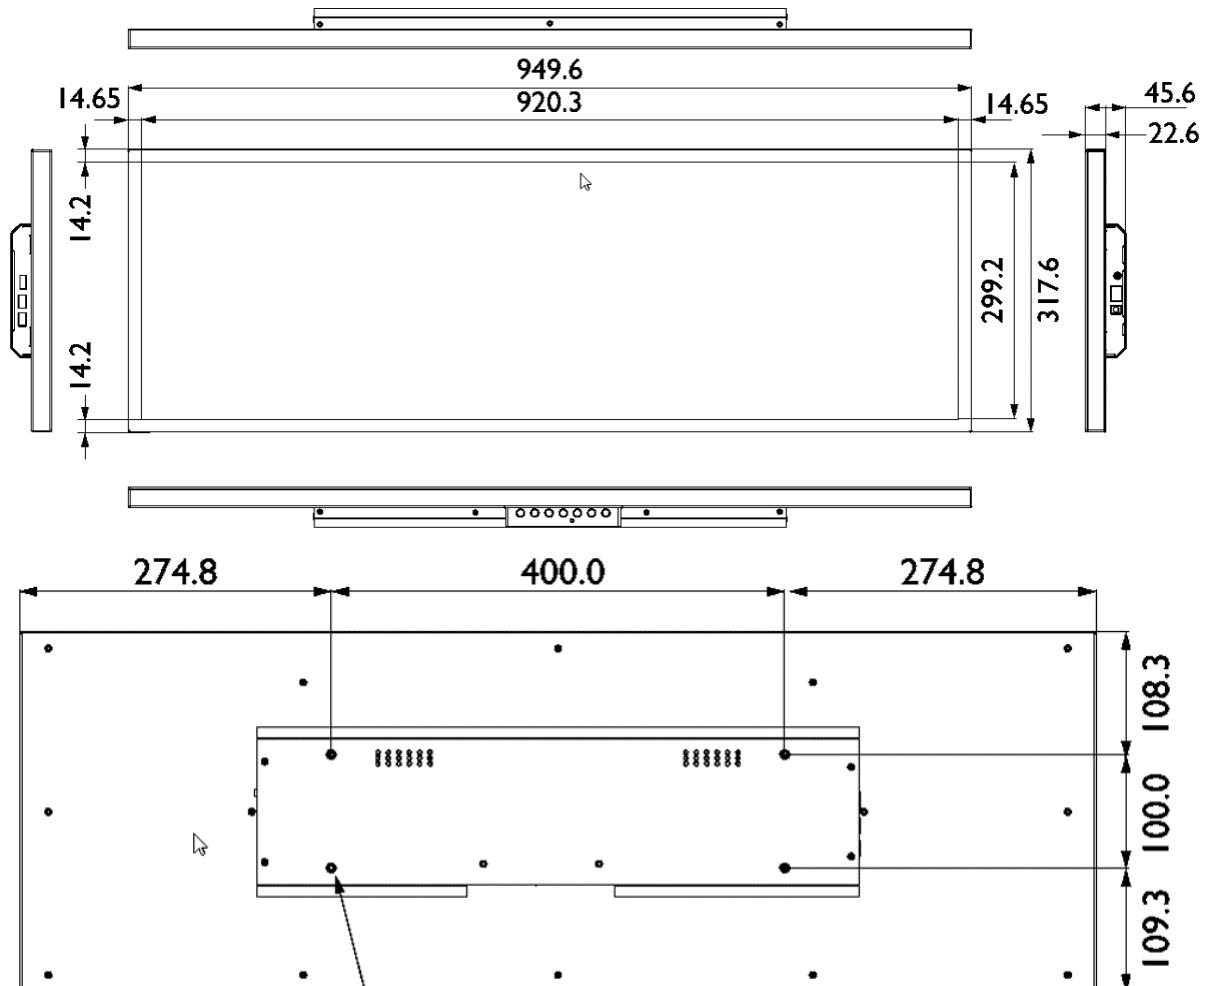

Because it matters

Datenblatt

Ein- und Ausgänge

1 RS232 (3.5mm)

Receives control signals from a computer or another display.

2 LAN

Connects to the RJ-45 port on your Ethernet or router.

3 DC IN

Connects to a power outlet via the supplied power cord and adapter.

4 USB(2.0)

Accesses multimedia files on USB drives directly.

5 HDMI IN

Receives HDMI signals from an external device.

7 Line IN

Inputs audio signals from an external device.

Abmessungen

Wall Mount Screw Thread Depth:
4 - M4 * 10L

Änderungen vorbehalten

Letzte Änderung am 13.12.2018

Aktuelle Datenblätter unter: www.BenQ.de, www.BenQ.at und www.BenQ.ch

BenQ Deutschland GmbH, Essener Straße 5, 46047 Oberhausen